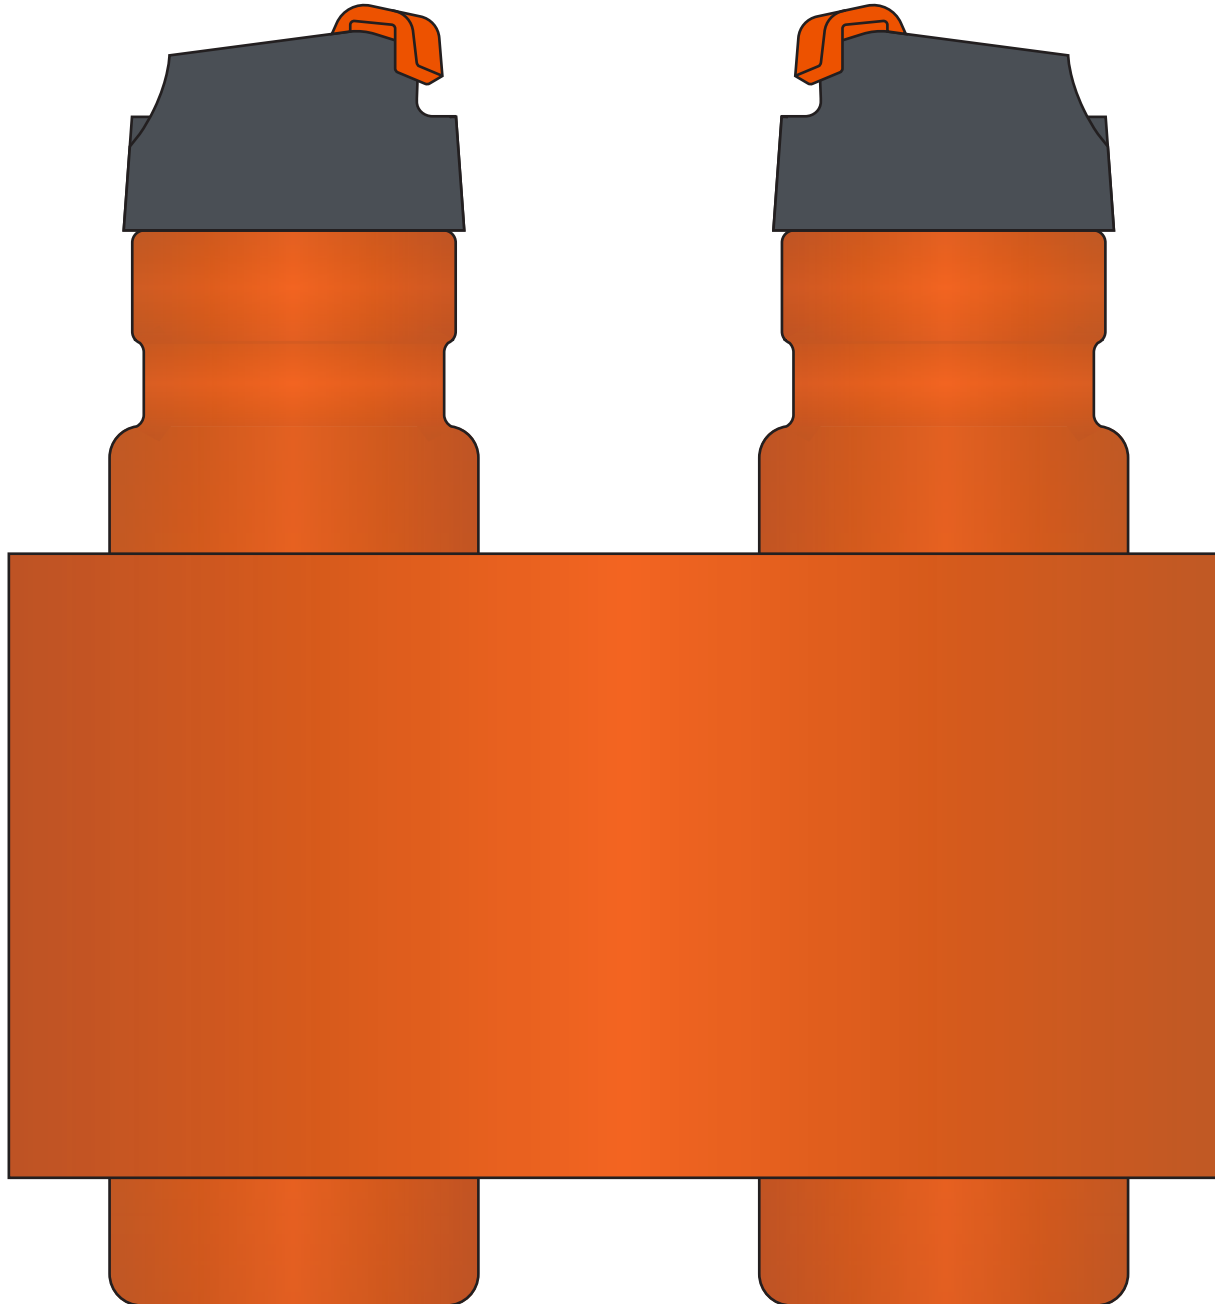

# ARTWORK PROOF

Date	00/00/2018
CRM:	00000
Product:	Aluminium Water Bottle
Code:	701473
Colour:	orange / grey

Print Area: 215mm x 110mm  
please see page 2 for artwork to size